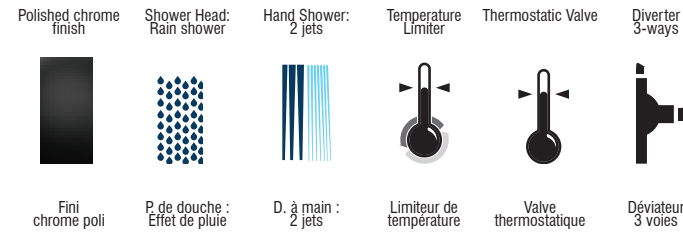

Kit: Shower Faucet - Trim for Thermostatic 3-way diverter valve
 Kit : Robinet pour douche - Garniture pour valve thermostatique, déviateur 3 voies

IN SHORT // EN BREF

Features

- Trim compatible with 98TSR3 and 98TSR3PEX rough-ins
- Adjustable temperature limiting device
- 38°C temperature indicator on trim plate
- Temperature adjustable between 34° to 43°C
- 6 positions (OFF, A, A-B, B, B-C, C) indicator on the cover plate
- Automatic flow shut off when cold water supply is interrupted
- Separate flow and temperature control handles
- **Sliding Bars:**
 - Drilling required installation
 - 30" overall assembled sliding bar kit
- **Hand Showers:**
 - Type of jets: spray
 - Type of jets: steam
 - Easy-to-clean soft nozzles
 - 69" matte black PVC hose
 - Maximum flow of 6.8 L/min (1.8 gpm) at 80 psi (**ecologia**)
- **Shower Head:**
 - Swivel
 - Oversized 12" stainless steel
 - Type of jets: rain shower
 - Easy-to-clean soft nozzles
 - Maximum flow of 6.8 L/min (1.8 gpm) at 80 psi (**ecologia**)
- **Shower Arm:**
 - 3" shower arm
- Solid brass wall supply elbow with adjustable flange
- **Finish**
 - Matte black