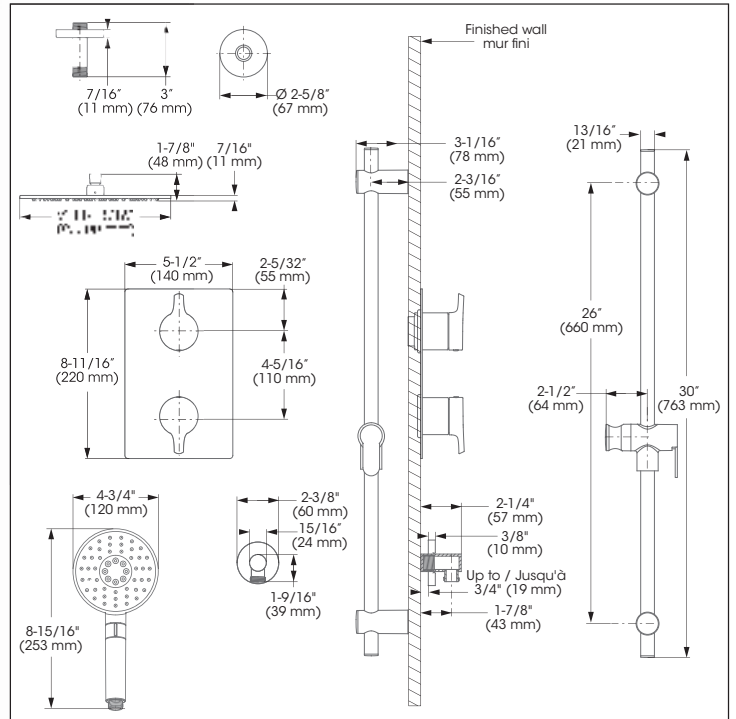

Kit: Shower Faucet - Trim for Thermostatic 3-way diverter valve
Kit : Robinet pour douche - Garniture pour valve thermostatique, déviateur 3 voies

Replacement parts are available on order through customer service: 1 800 361-5960

Les pièces de remplacement sont disponibles sur commande par le biais du service à la clientèle : 1 800 361-5960

This product is covered by a limited lifetime warranty. Consult our website for complete details.

Ce produit est couvert par une garantie à vie limitée. Consultez notre site internet pour tous les détails.

belangerH2O.com

SPECKIT-NOB163TS3TMB_v201023

©2020 Tubular Industries of Canada ULC ("Belanger"). All Rights Reserved. This information is based on data believed to be reliable but Belanger makes no warranties, express or implied, as to its accuracy and assumes no liability arising out of its use. The data listed falls within the normal range of product properties but should not be used to establish specification limits or used alone as the basis of design. Belanger's liability to purchasers is expressly limited to the terms and conditions of sale. Tubular Industries of Canada ULC is part of the Oatey family of companies. A list of Belanger trademarks can be found on Oatey.com.

©2020 Industries de Conduits Tubulaires du Canada Ltée ("Bélanger"). Tous droits réservés. Cette information est fondée sur des données considérées comme fiables, mais Bélanger n'offre aucune garantie expresse ou implicite quant à son exactitude et décline toute responsabilité découlant de son utilisation. Les données énumérées entrent dans la plage normale des propriétés du produit, mais ne devraient pas être utilisées afin d'établir des limites de spécification ou utilisées comme unique directive de conception. L'obligation de Bélanger envers les acheteurs est expressément limitée aux modalités de vente. Tubular Industries of Canada ULC fait partie de la famille d'entreprises d'Oatey. Une liste des marques Bélanger est disponible sur le site web Oatey.com.