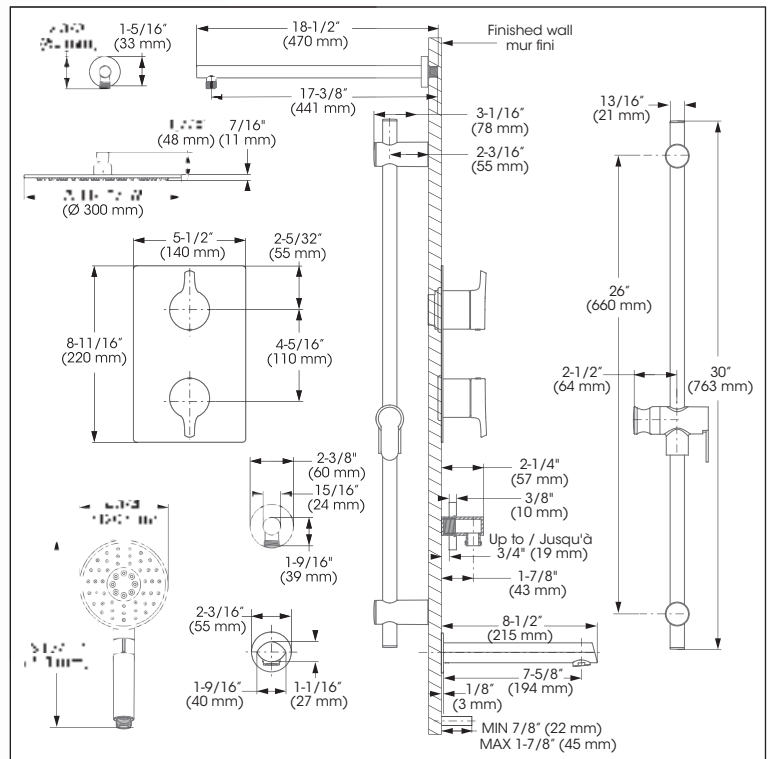

Kit: Shower Faucet - Trim for Thermostatic 3-way diverter valve
 Kit : Robinet pour douche - Garniture pour valve thermostatique, déviatrice 3 voies

Replacement parts are available on order through customer service: 1 800 361-5960

Kit: Shower Faucet - Trim for Thermostatic 3-way diverter valve
 Kit : Robinet pour douche - Garniture pour valve thermostatique, déviateur 3 voies

IN SHORT // EN BREF

Features

- Trim compatible with 98TSR3 and 98TSR3PEX rough-ins
- Adjustable temperature limiting device
- 38°C temperature indicator on trim plate
- Temperature adjustable between 34° to 43°C
- 6 positions (OFF, A, A-B, B, B-C, C) indicator on the cover plate
- Automatic flow shut off when cold water supply is interrupted
- Separate flow and temperature control handles
- **Sliding Bar:**
 - Drilling required installation
 - 30" overall assembled sliding bar kit
- **Hand Shower:**
 - Type of jets: spray
 - Type of jets: steam
 - Easy-to-clean soft nozzles
 - 69" matte black PVC hose
 - Maximum flow of 6.8 L/min (1.8 gpm) at 80 psi (**ECOLOGIQ**)
- **Shower Head:**
 - Swivel
 - Oversized
 - Type of jets: rain shower
 - Easy-to-clean soft nozzles
 - Maximum flow of 6.8 L/min (1.8 gpm) at 80 psi (**ECOLOGIQ**)
- **Shower Arm:**
 - 18" shower arm
- Solid brass wall supply elbow with adjustable flange
- **Bathtub spout:**
 - Slip-on bathtub spout