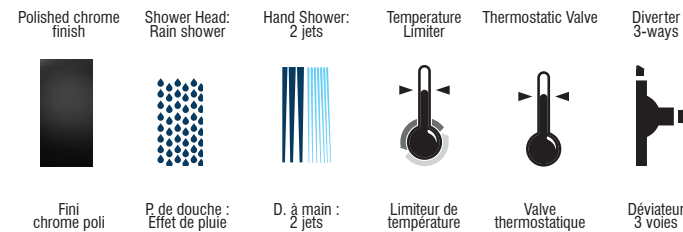

Kit: Shower Faucet - Trim for Thermostatic 3-way diverter valve
 Kit : Robinet pour douche - Garniture pour valve thermostatique, déviateur 3 voies

IN SHORT // EN BREF

Features

- Trim compatible with 98TSR3 and 98TSR3PEX rough-ins
- Adjustable temperature limiting device
- 38°C temperature indicator on trim plate
- Temperature adjustable between 34° to 43°C
- 6 positions (OFF, A, A-B, B, B-C, C) indicator on the cover plate
- Automatic flow shut off when cold water supply is interrupted
- Separate flow and temperature control handles
- **Sliding Bar:**
 - Drilling required installation
 - 30" overall assembled sliding bar kit
- **Hand Shower:**
 - Type of jets: spray
 - Type of jets: steam
 - Easy-to-clean soft nozzles
 - 69" matte black PVC hose
 - Maximum flow of 6.8 L/min (1.8 gpm) at 80 psi (**ECOLOGIQ**)
- **Shower Head:**
 - Swivel
 - Oversized
 - Type of jets: rain shower
 - Easy-to-clean soft nozzles
 - Maximum flow of 6.8 L/min (1.8 gpm) at 80 psi (**ECOLOGIQ**)
- **Shower Arm:**
 - 18" shower arm
- Solid brass wall supply elbow with adjustable flange
- **Bathtub spout:**
 - Slip-on bathtub spout